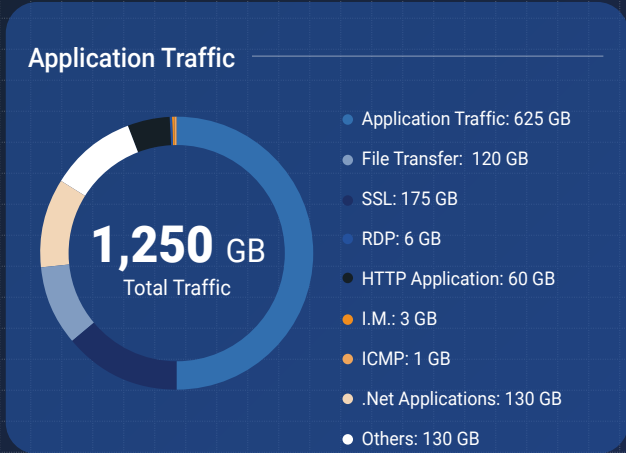

## Network Security Overview

Stop ransomware by seeing what the attackers see, with a complete view of your IT network environment.

## Get your custom ForeNova Attack Surface Blueprint.

Along with a detailed view of your network, it will include a snapshot of inbound and outbound traffic, vulnerabilities and weaknesses, and recommendations from our team of experts to help your business detect and respond to hidden threats with greater speed and precision.