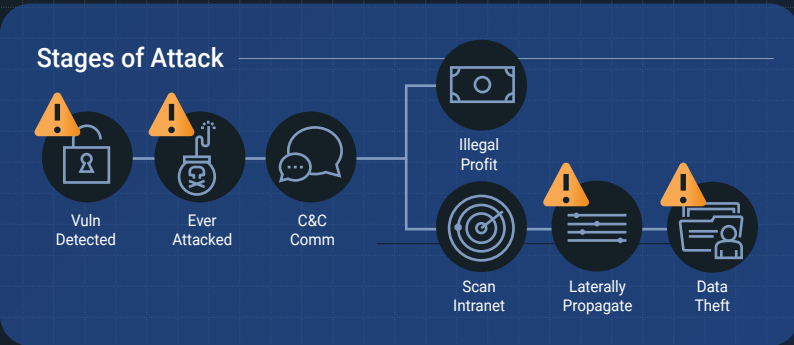

# Attack Surface Blueprint For Manufacturing

## Network Security Overview

Stop ransomware by seeing what the attackers see, with a complete view of your IT network environment.

## Get your custom ForeNova Attack Surface Blueprint.

Along with a detailed view of your network, it will include a snapshot of inbound and outbound traffic, vulnerabilities and weaknesses, and recommendations from our team of experts to help your business detect and respond to hidden threats with greater speed and precision.