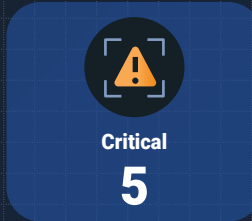

## Network Security Overview

Stop ransomware by seeing what the attackers see, with a complete view of your IT network environment.