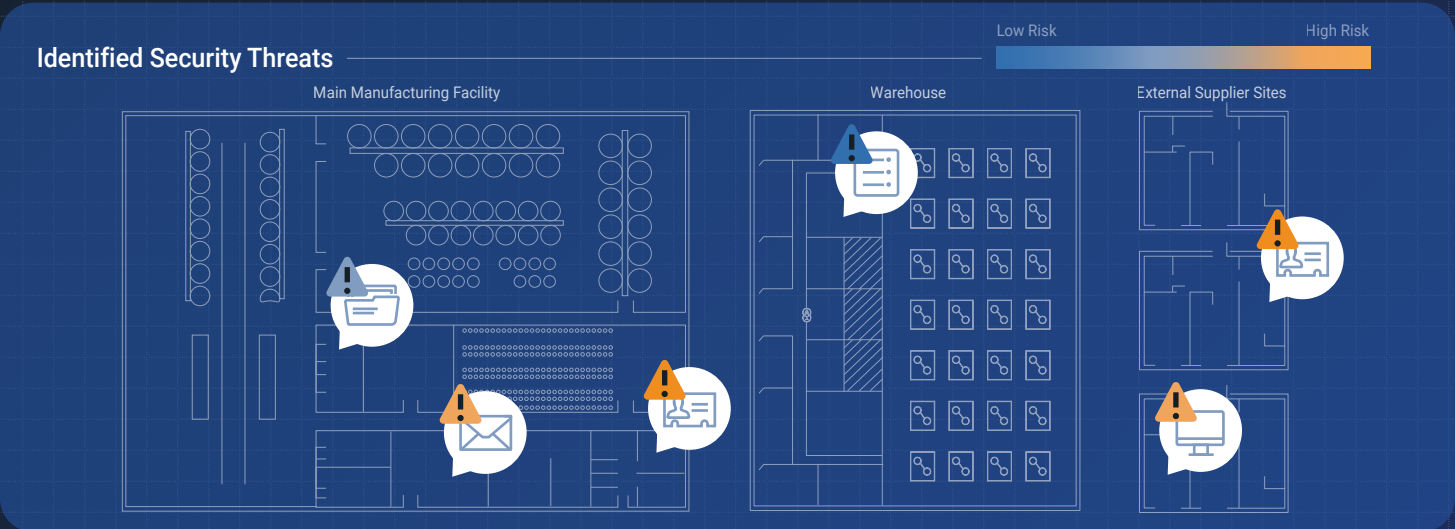

# Attack Surface Blueprint For Manufacturing

## Network Security Overview

Stop ransomware by seeing what the attackers see, with a complete view of your IT network environment.

## Get your custom ForeNova Attack Surface Blueprint.

Along with a detailed view of your network, it will include a snapshot of inbound and outbound traffic, vulnerabilities and weaknesses, and recommendations from our team of experts to help your business detect and respond to hidden threats with greater speed and precision.