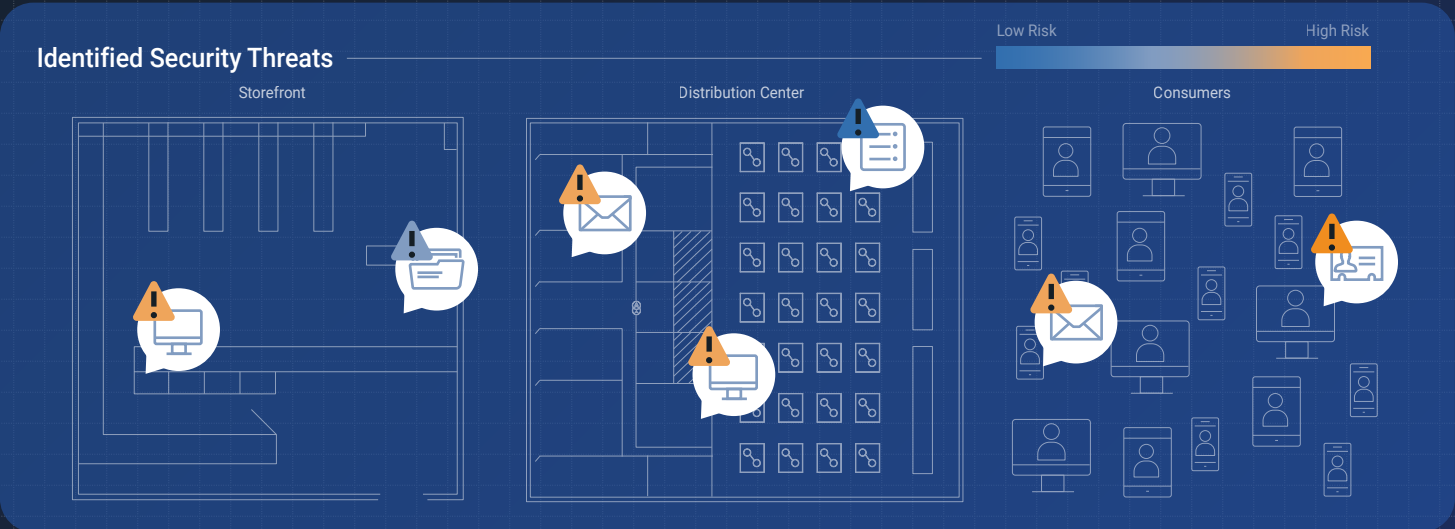

# Attack Surface Blueprint For Retail

## Network Security Overview

Stop ransomware by seeing what the attackers see, with a complete view of your IT network environment.

## Get your custom ForeNova Attack Surface Blueprint.

Along with a detailed view of your network, it will include a snapshot of inbound and outbound traffic, vulnerabilities and weaknesses, and recommendations from our team of experts to help your business detect and respond to hidden threats with greater speed and precision.

*\*This Retail Attack Surface Blueprint is based on generalized data across mid-size retail organisations*