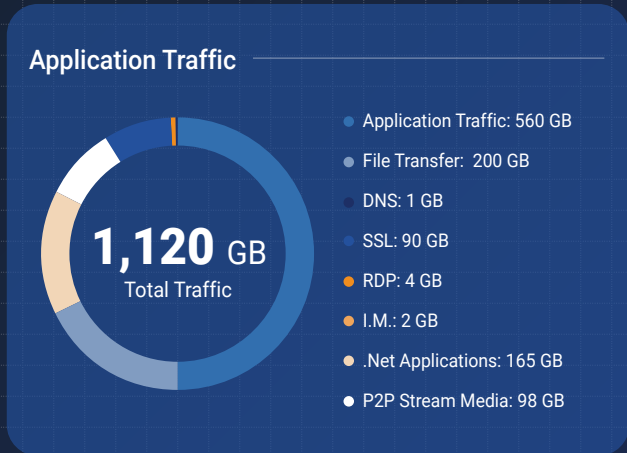

## Network Security Overview

Stop ransomware by seeing what the attackers see, with a complete view of your IT network environment.

## Get your custom ForeNova Attack Surface Blueprint.

Along with a detailed view of your network, it will include a snapshot of inbound and outbound traffic, vulnerabilities and weaknesses, and recommendations from our team of experts to help your business detect and respond to hidden threats with greater speed and precision.